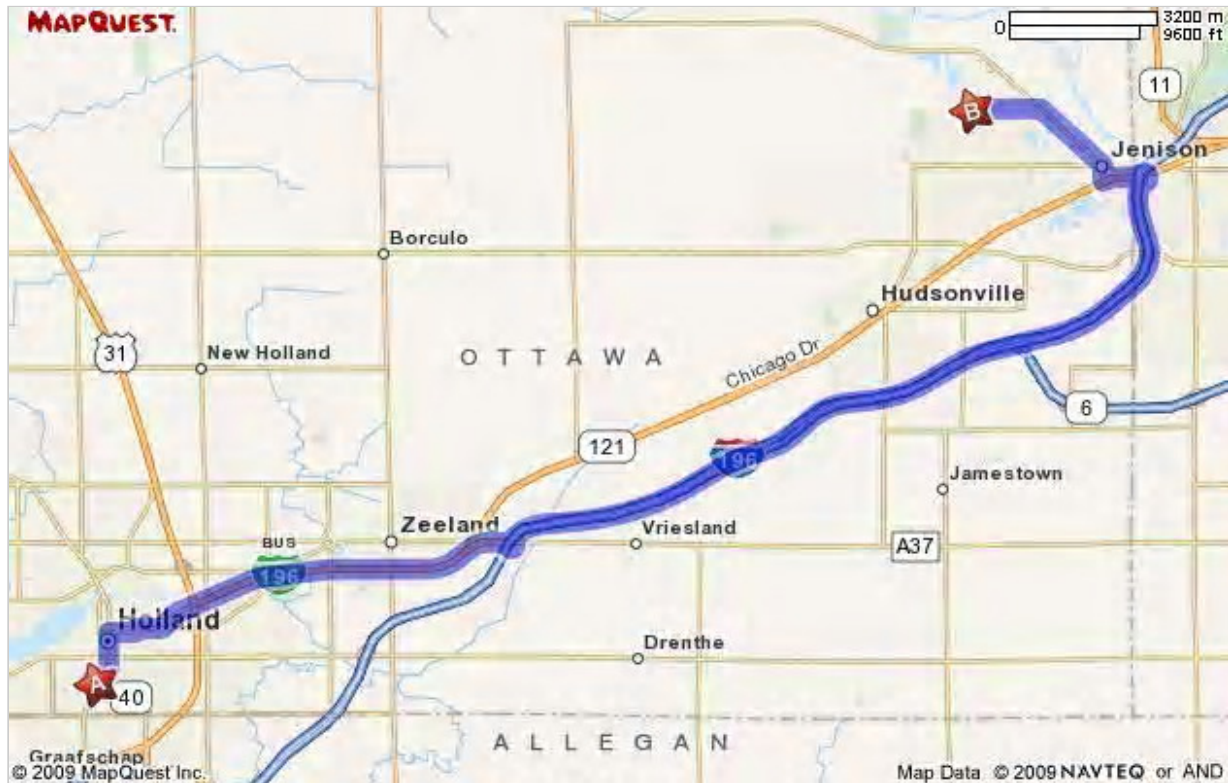

**MAPQUEST.**

Notes

Trip to 2140 Bauer Rd

Jenison, MI 49428-9539

25.36 miles - about 34 minutes**550 Maple Ave, Holland, MI 49423-4764**

- | | | |
|--|---|------------|
| | 1. Start out going NORTH on MAPLE AVE toward W 22ND ST. | go 0.0 mi |
| | 2. Turn RIGHT onto W 22ND ST. | go 0.2 mi |
| | 3. Turn LEFT onto MICHIGAN AVE / I-196 BL / US-31 BR.
Continue to follow I-196 BL / US-31 BR. | go 0.8 mi |
| | 4. Turn RIGHT onto W 9TH ST / I-196 BL E / US-31 BR E. | go 0.4 mi |
| | 5. Turn LEFT onto COLUMBIA AVE / I-196 BL / US-31 BR. | go 0.0 mi |
| | 6. Turn RIGHT onto E 8TH ST / I-196 BL / US-31 BR.
Continue to follow I-196 BL E. | go 6.4 mi |
| | 7. Merge onto I-196 E toward GD RAPIDS. | go 13.3 mi |
| | 8. Take the CHICAGO DR exit, EXIT 69 , toward JENISON. | go 0.5 mi |
| | 9. Turn LEFT onto MI-121 W / CHICAGO DR SW. | go 0.7 mi |
| | 10. Turn RIGHT onto COTTONWOOD DR. | go 1.7 mi |
| | 11. Turn SLIGHT LEFT onto BAUER RD. | go 1.2 mi |

12. 2140 BAUER RD is on the LEFT.

go 0.0 mi

2140 Bauer Rd, Jenison, MI 49428-9539

Total Travel Estimate : 25.36 miles - about 34 minutes

Route Map [Hide](#)

[All rights reserved. Use subject to License/Copyright](#) | [Map Legend](#)